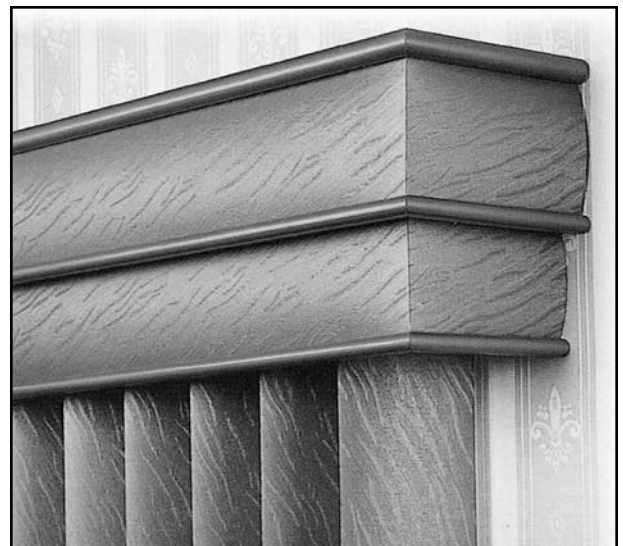

Crowning Impressions™ Double-Tier Valance

3" CROWNING IMPRESSIONS™ VALANCE TRIM COLORS*

COLOR NAME	COLOR NUMBER	COLOR NAME	COLOR NUMBER
Amber	035-460	Light Oak	035-156
Bleached Oak	035-154	Onyx	035-288
Dark Oak	035-155	Opal	035-041
Emerald	035-710	Pearl	035-132
Gold	035-910	Pewter	035-735
Gold/Opal	035-049		

* Available in single, double or triple-tier styles