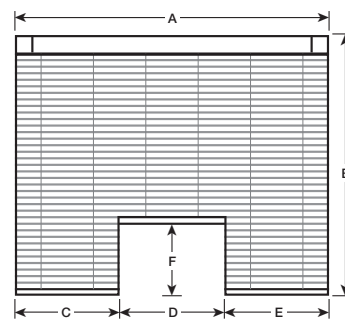

CENTER CUT-OUT:

1. A - Overall Width of Blind   D - Width of Cut-Out
   B - Overall Length of Blind   E - Bottom Right Side
   C - Bottom Left Side   F - Height of Cut-Out