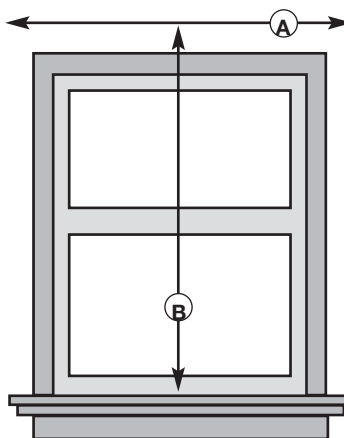

MEASURING GUIDELINES

Accurate measurements are essential, for both correct pricing and proper fit. Use only a hard-edged ruler or steel tape, never a cloth tape. For inside mounts, width measurements should be rounded down to the nearest 1/8" to prevent blind from binding against the window casing.

INSIDE MOUNTING (IB)

- For **width** (A), measure across the window casing from one inside edge to the other in three places, top, middle, and bottom. Record the smallest width rounded down to the nearest 1/8".
- For **Length** (B), measure the inside area from the top inside edge down to the top of the sill in three places, left, middle and right. Record the shortest length rounded down to the nearest 1/8".
- The factory will make all the necessary deductions for inside mount.

OUTSIDE MOUNTING (OB)

- For **width** (A), measure from one edge of the casing to the other, then add a minimum of 4" (2" each side), for blind overlap. Record the measurement rounded up to the nearest 1/8".
- For **Length** (B), measure from the top of the window sill up to the desired top of the blind. Again, record the measurements rounded up to the nearest 1/8".
- Outside mounted blinds are fabricated to order dimensions.