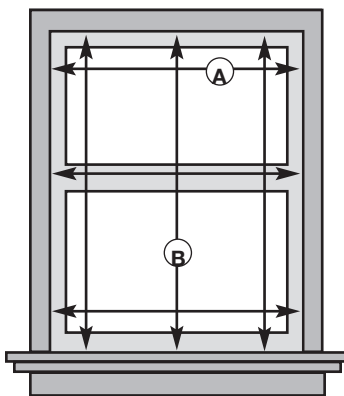

Horizontal Aluminum Blinds

MEASURING GUIDELINES

Accurate measurements are essential, for both correct pricing and proper fit. Use only a hard-edged ruler or steel tape, never a cloth tape. For inside mounts, width measurements should be rounded down to the nearest 1/8" to prevent blind from binding against the window casing.

INSIDE MOUNTING (IB)

- For **width** (A), measure across the window casing from one inside edge to the other in three places, top, middle, and bottom. Record the smallest width rounded down to the nearest 1/8".
- For **Length** (B), measure the inside area from the top inside edge down to the top of the sill in three places, left, middle and right. Record the shortest length rounded down to the nearest 1/8".
- The factory will make all the necessary deductions for inside mount.

INSIDE BRACKET MOUNTING REQUIREMENTS:

- Minimum Depth of Mounting Surface Required for 1/2" micro & 1" mini. . . . . 1/2" Required for 2" . . . . . 1 1/8"
- Minimum Depth Required for Flush Mount for 1/2" micro & 1" mini. . . . . 2 1/8" Required for 2" . . . . . 3"

OUTSIDE MOUNTING (OB)

- For **width** (A), measure from one edge of the casing to the other, then add a minimum of 4" (2" each side), for blind overlap. Record the measurement rounded up to the nearest 1/8".
- For **Length** (B), measure from the top of the window sill up to the desired top of the blind. Again, record the measurements rounded up to the nearest 1/8".
- Outside mounted blinds are fabricated to order dimensions.