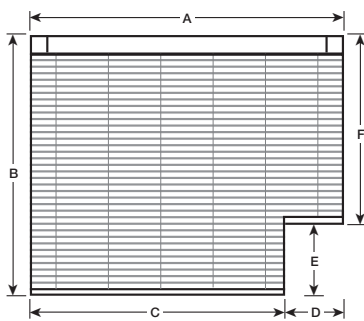

SIDE CUT-OUT:

1. A - Overall Width of Blind   D - Width of Cut-Out
   B - Overall Length of Blind   E - Height of Cut-Out
   C - Bottom Width of Blind   F - Length of Shorter Side