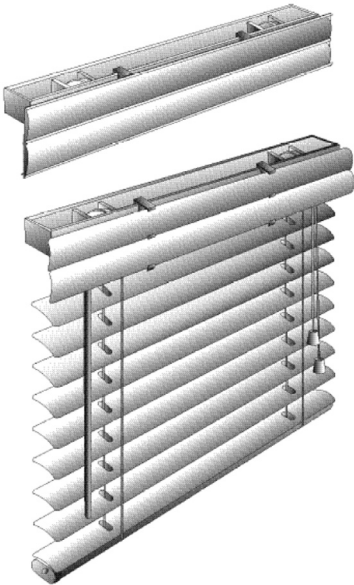

TOTAL # OF BRACKETS FOR 1" AND 1/2"

STANDARD HIDDEN BRACKETS	
Width	# of Brackets
8"-36"	2
36"-60"	3
60"-85"	4
85"-105"	5
105"-120"	6

CORDLESS HEADRAIL COLORS

Color #	Color
001	Cotton
002	Snow White
006	Fawn
008	Pongee
012	Cocoa
015	Avocado
016	Rosette
025	Black
091	Aluminum

Standard Tassel: Clear

Standard Cord Height:

Approximately 1/2 of the blind drop

Standard Brackets for 2"

Box Brackets

Hardware Included

Standard installation brackets

Optional Hardware at No Charge

Per Request to Specific Order

Box Brackets for 1" and micro

Extension brackets

Hold down brackets

End mount brackets

Horizontal Aluminum Blinds
CUSTOM ALUMINUM HORIZONTAL BLINDS

Worldwide Window Fashions custom made aluminum blinds are manufactured to your precise specifications. All blinds are made with only first quality spring tempered aluminum slats, premium steel, color coordinated cords and ladders. Worldwide Window Fashions offers a variety of today's most fashionable colors and design choices including Jewel, Pearlized, Alumiwood, and Metallix collections. Worldwide Window Fashion's custom aluminum blinds combine high fashion with superior quality, affordability, dependability and overall value.