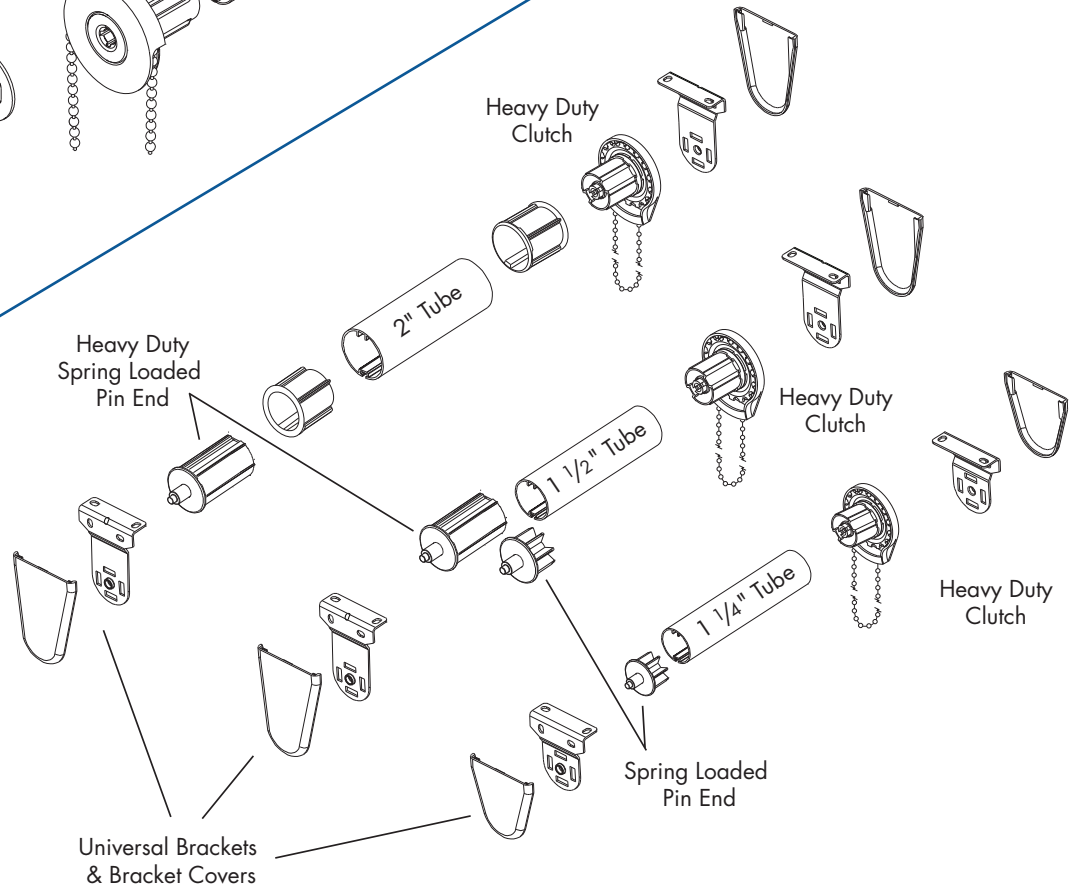

 LT30  
 Motor

1 Channel Timer

 1 Channel  
 Wall Switch

 Telis 4  
 Remote

**ROLLER SHADE COMPONENTS:**

**STANDARD WORLDWIDE  
CLUTCH AND  
SPRING ASSEMBLY**

**HEAVY DUTY  
WORLDWIDE  
CLUTCH  
ASSEMBLY**

New Tension Device Compliant with the WCMA revision to the AMERICAN NATIONAL STANDARD FOR SAFETY OF CORDED WINDOW COVERING PRODUCTS, Section 6.5. Tension device will be supplied with all clutch roller shades. To operate the shade, the tension device must be mounted to a flat surface.