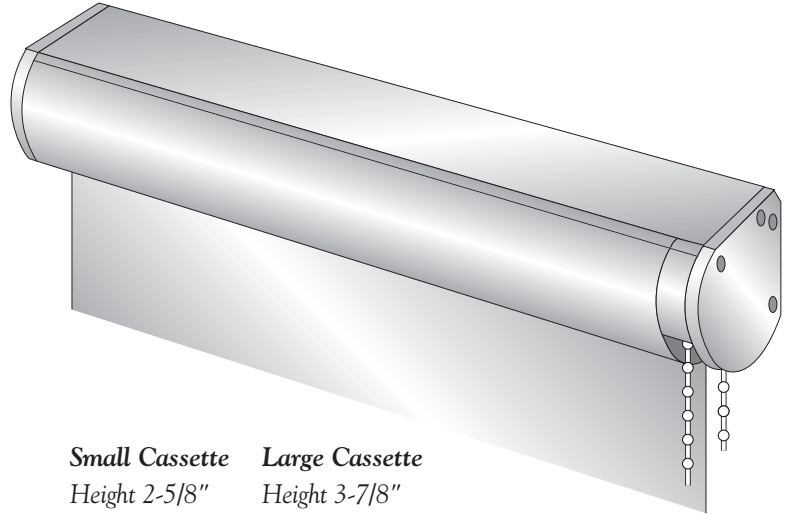

SURCHARGE OPTIONS (CONT'D):

Cassette System

- Heavy Duty Clutch is **required**. Choose from color coordinated plastic bead chain or nickel-plated steel chain.
- Cassette System is supplied with matching fabric insert.
- Shade is completely concealed from view
- Installs easily with universal mounting brackets
- Minimum Width: 18"
- Maximum Width: 190"

Small Cassette	Large Cassette
Height 2-5/8"	Height 3-7/8"
Depth 2-3/8"	Depth 3-3/4"

Fascia System

- Heavy Duty Clutch is **required**. Choose from color coordinated plastic bead chain or nickel-plated steel chain.
- End cap and bracket all in one unit.
- Available in 3" & 4"
- Available in five colors, white, vanilla, bronze, black, and anodized.
- Ideal for commercial installations
- Will accommodate heavy fabrics such as screens and blackouts
- Maximum width is 165"