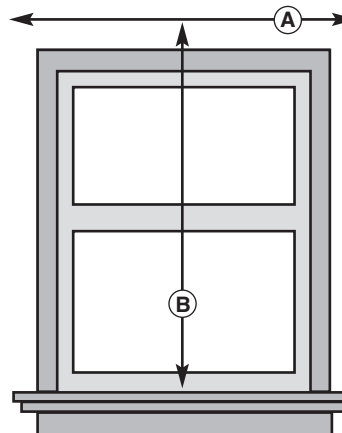

OUTSIDE MOUNTING (OB)

- For **Width (A)**, measure from one edge of the casing to the other. Record the measurement rounded up to the nearest 1/8".
- For **Length (B)**, measure from the top of the window sill up to the desired top of the shade. Again, record the measurements rounded up to the nearest 1/8".
- Outside mounted shades are fabricated to order dimensions.