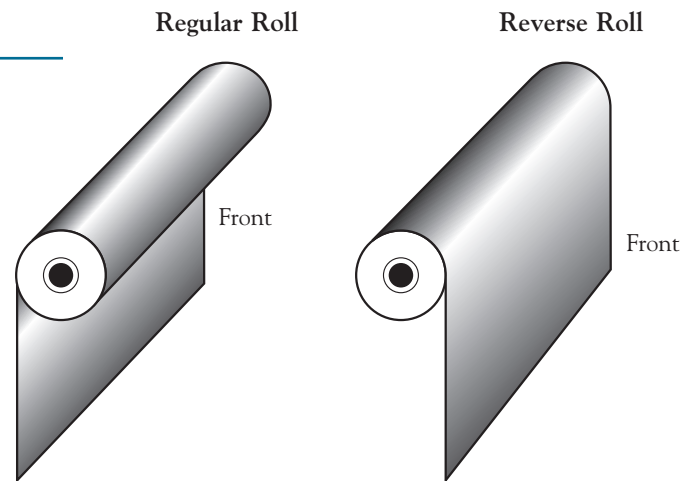

**OPTIONS** (Add To Price of Shade)

WIDTH TO	24"	36"	48"	54"	66"	72"	78"	84"	90"	96"	108"	120"	132"	144"
Decorative Bottom Bar	13	18	24	26	32	35	37	40	43	45	51	56	62	67
Straight Hem w/ Scroll Gimp	16	20	26	30	38	44	46	48	51	56	64	72	81	90
Scallop with Scroll Gimp	30	42	50	56	62	66	75	84	90	94	106	116	127	136
Cassette Headrail	46	61	76	84	99	107	115	122	130	140	156	171	189	204
Fascia 3"	48	55	62	66	69	76	80	83	87	90	97	105	112	119
Fascia 4"	53	61	69	73	81	85	89	94	98	102	110	118	126	134

**NO CHARGE OPTIONS:**

**Control:**

- Standard Spring Roller or Standard Clutch Control
- Control Left or Right

**2" Extension Brackets:**

- Standard & Heavy Duty Clutch
- Spring Roller

**Reverse Roll:**

- Fabric rolls off the front of the shade
- Not available on Cassette and Fascia Systems

**SURCHARGE OPTIONS:**

**Rounded Metal Bottom Bar**

- Aluminum Bottom Bars are available in four colors, white, vanilla, black, and brown, with coordinating plastic end caps.
- Clutch components and chain will coordinate with bottom bar.
- For a sleek appearance fabric wrapped bottom bar is available at the same price as exposed bottom bar.
- Not available with Hem Style A
- Maximum width: 144"