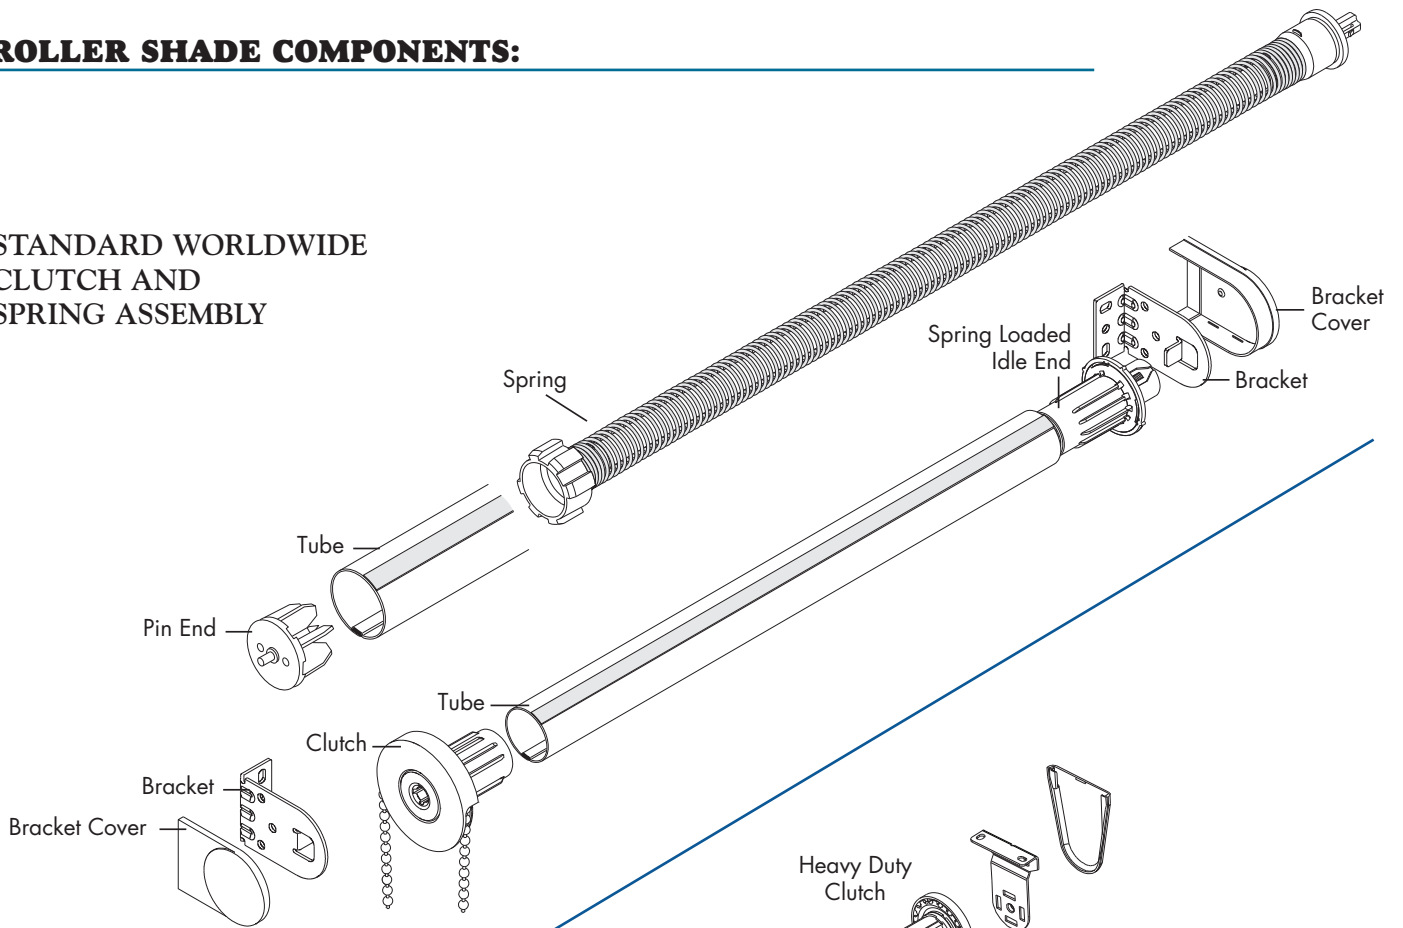

 LT30  
 Motor

1 Channel Timer

 1 Channel  
 Wall Switch

 Telis 4  
 Remote

**ROLLER SHADE COMPONENTS:**

**STANDARD WORLDWIDE  
CLUTCH AND  
SPRING ASSEMBLY**

**HEAVY DUTY  
WORLDWIDE  
CLUTCH  
ASSEMBLY**

New Tension Device Compliant with the WCMA revision to the AMERICAN NATIONAL STANDARD FOR SAFETY OF CORDED WINDOW COVERING PRODUCTS, Section 6.5. Tension device will be supplied with all clutch roller shades. To operate the shade, the tension device must be mounted to a flat surface.