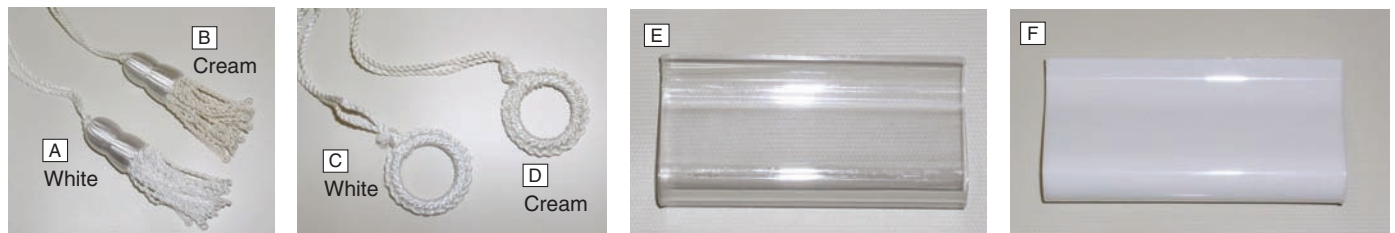

Decorative Pulls:

Rayon Tassels – $3

Rayon Pulls – $2

Clear Plastic Grip – $2

White Plastic Grip – $2