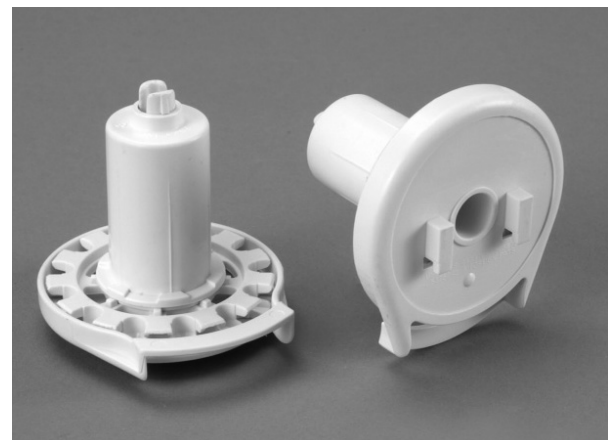

Heavy Duty Clutch System

- Superior clutch system available in 2 clutch sizes.
- Plastic bead chain is color coordinated to fabric color.
- Color coordinated bracket covers are included.
- Supplied with 1 ¼", 1 ½", or 2" aluminum tubes depending on size and weight of shade.
- Multiple shades available with single control.