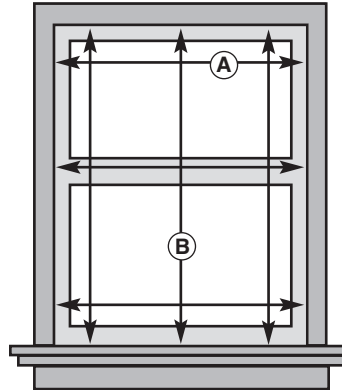

MEASURING GUIDELINES

Accurate measurements are essential, for both correct pricing and proper fit. Use only a hard-edged ruler or steel tape, never a cloth tape. For inside mounts, width measurements should be rounded down to the nearest 1/8" to prevent shade from binding against the window casing.

INSIDE MOUNTING (IB)

- For **Width (A)**, measure across the window casing from one inside edge to the other in three places, top, middle, and bottom. Record the smallest width rounded down to the nearest 1/8".
- For **Length (B)**, measure the inside area from the top inside edge down to the top of the sill in three places, left, middle and right. Record the longest length rounded up to the nearest 1/8".
- The factory will make all the necessary deductions for inside mount.