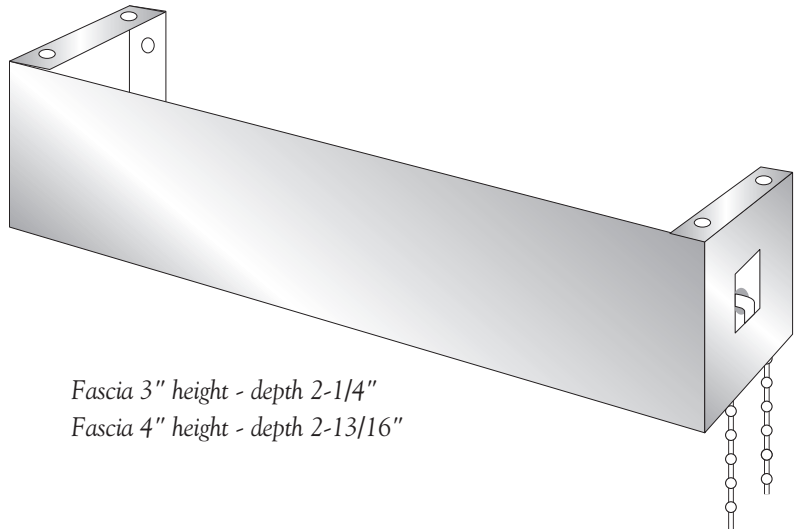

**SURCHARGE OPTIONS (CONT'D):**

**Cassette System**

- Heavy Duty Clutch is **required**. Choose from color coordinated plastic bead chain or nickel-plated steel chain.
- Cassette System is supplied with matching fabric insert.
- Shade is completely concealed from view
- Installs easily with universal mounting brackets
- Minimum Width: 18"
- Maximum Width: 190"

<b>Small Cassette</b>	<b>Large Cassette</b>
Height 2-5/8"	Height 3-7/8"
Depth 2-3/8"	Depth 3-3/4"

**Fascia System**

- Heavy Duty Clutch is **required**. Choose from color coordinated plastic bead chain or nickel-plated steel chain.
- End cap and bracket all in one unit.
- Available in 3" & 4"
- Available in five colors, white, vanilla, bronze, black, and anodized.
- Ideal for commercial installations
- Will accommodate heavy fabrics such as screens and blackouts
- Maximum width is 165"