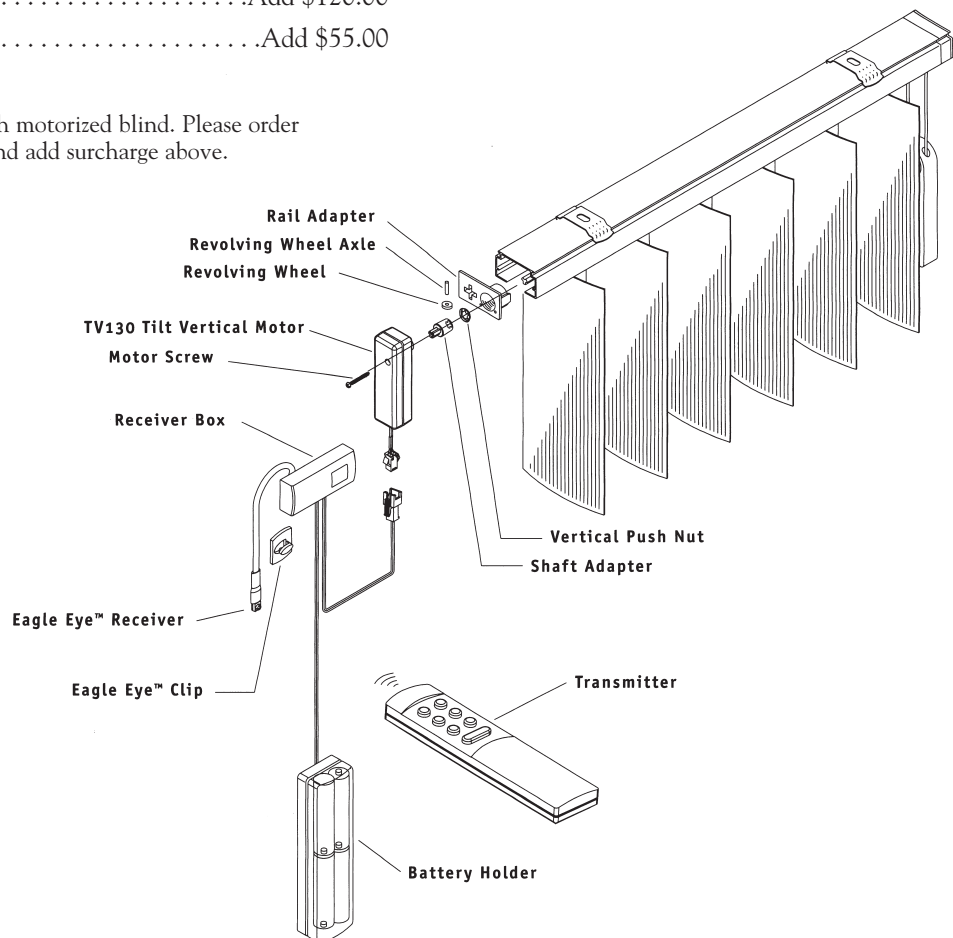

MOTORIZED VERTICAL BLINDS FEATURES & BENEFITS

- Battery operation for tilt only of vertical blinds.
- Virtually silent, maintenance free operation.
- The DA 1000 automation system is the ultimate aesthetic time saver to simplify your customer's life.
- Eliminates unsightly tilt chain
- Great for hard to reach blinds.

BATTERY OPERATION:

Batteries will last one year with normal use. Four double AA batteries are needed for each blind. The battery pack can be placed in front of or behind the headrail or positioned up to four feet away.

REMOTE:

Will operate one vertical.

SURCHARGES & OPTIONS:

Automated Infrared Tilt Motor	Add $395.00
Remote Control*	Add $120.00
Battery Pack	Add $55.00

*Remote control is not included with motorized blind. Please order remote control as a separate item and add surcharge above.

To figure your cost of finished vertical take list price of standard vertical, add price for motorization and remote control above, then deduct your Vertical Blind discount.