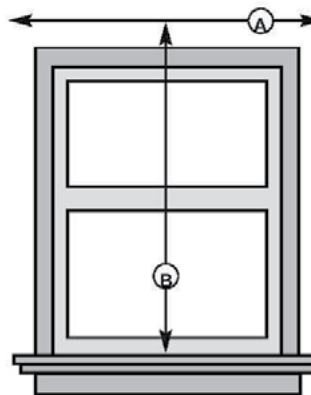

Accurate measurements are essential, for both correct pricing and proper fit. Use only a hard-edged ruler or steeltape, never a cloth tape. For inside mounts, width measurements should be rounded down to the nearest 1/8" to prevent blind from binding against the window casing.

INSIDE MOUNTING (IB)

- For **width (A)**, measure across the window casing from one inside edge to the other in three places: top, middle, and bottom. Record the smallest width rounded down to the nearest 1/8".
- For **length (B)**, measure the inside area from the top inside edge down to the top of the sill in three places: left, middle and right. Record the shortest length rounded up to the nearest 1/8".
- The factory will make all the necessary deductions for inside mount.

INSIDE BRACKET

MOUNTING REQUIREMENTS:

- Minimum Depth of Mounting Surface Required:..... 1"
- Minimum Depth Required for Flush Mount:..... 3 7/8"

OUTSIDE MOUNTING (OB)

- For **width (A)**, measure from one edge of the casing to the other, then add a minimum of 4" (2" each side), for blind overlap. Record the measurement rounded up to the nearest 1/8".
- For **length (B)**, measure from the top of the window sill up to the desired top of the blind. Again, record the measurements rounded up to the nearest 1/8".
- Outside mounted blinds are fabricated to order dimensions.