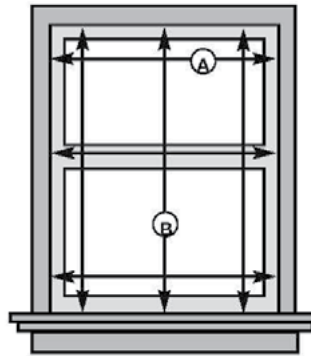

SUNRISE TRANSITION SHADINGS MEASURING GUIDELINES

Accurate measurements are essential, for both correct pricing and proper fit. Use only a hard-edged ruler or steeltape, never a cloth tape. For inside mounts, width measurements should be rounded down to the nearest 1/8" to prevent blind from binding against the window casing.

INSIDE MOUNTING (IB)

- For **width (A)**, measure across the window casing from one inside edge to the other in three places: top, middle, and bottom. Record the smallest width rounded down to the nearest 1/8".
- For **length (B)**, measure the inside area from the top inside edge down to the top of the sill in three places: left, middle and right. Record the shortest length rounded up to the nearest 1/8".
- The factory will make all the necessary deductions for inside mount.