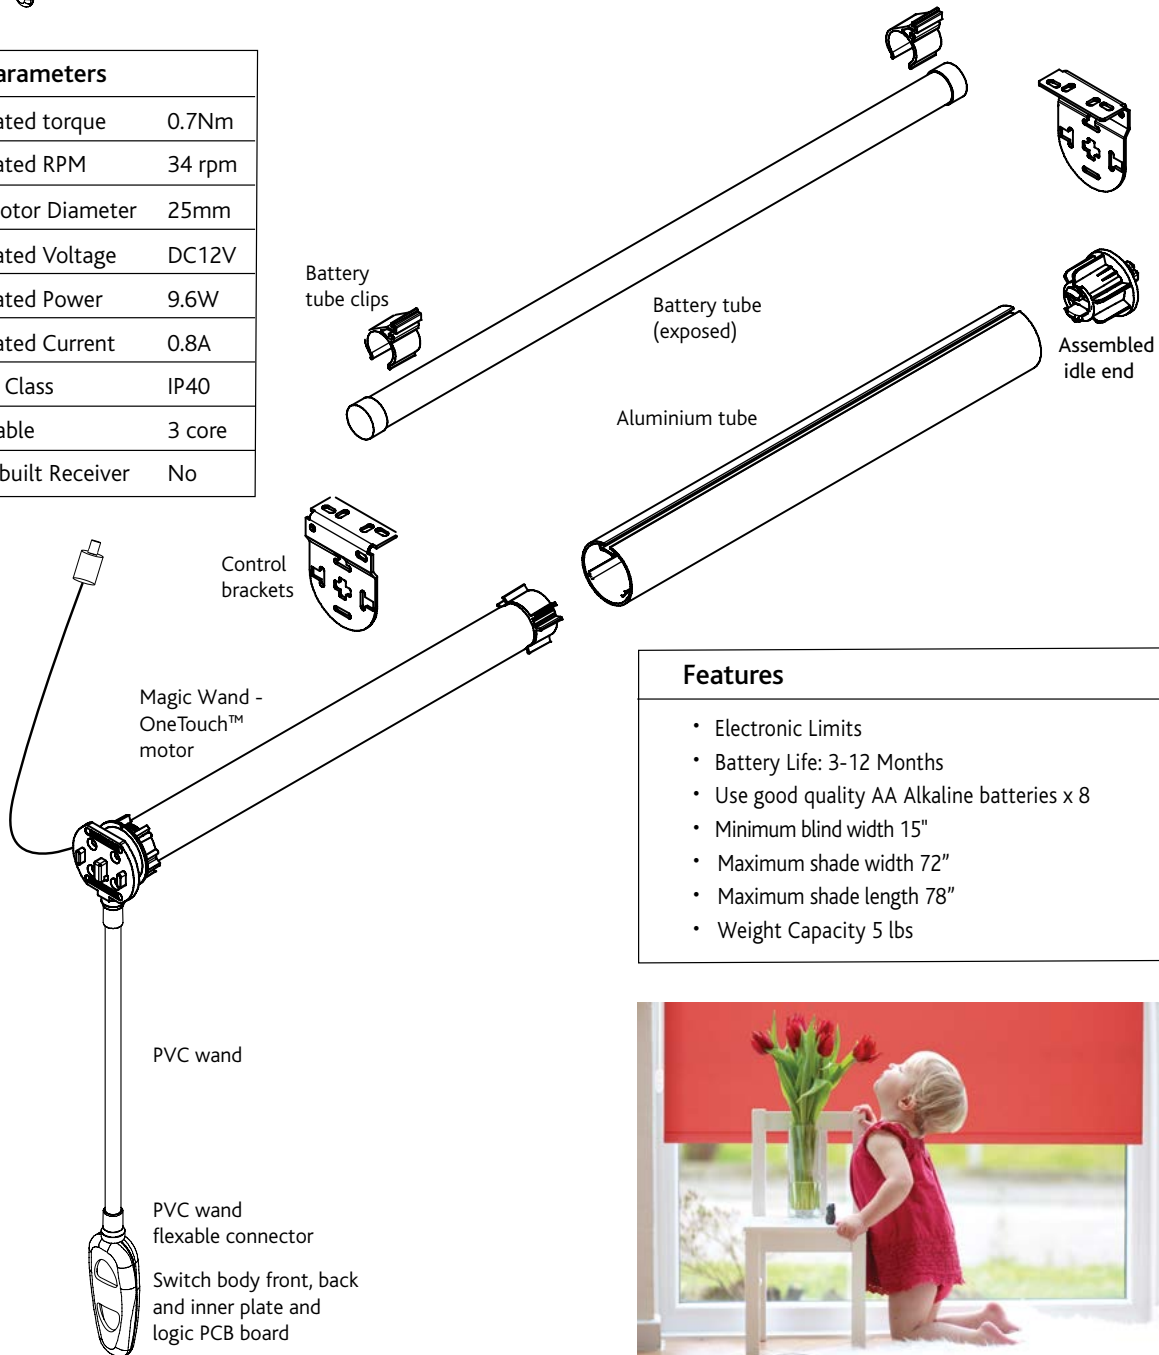

R28 Motor

2 Channel Wall Switch

Telis 4 Remote

Somfy MyLink App

**MAGIC WAND ONETOUCH™ MOTORIZATION**

Parameters	
Rated torque	0.7Nm
Rated RPM	34 rpm
Motor Diameter	25mm
Rated Voltage	DC12V
Rated Power	9.6W
Rated Current	0.8A
IP Class	IP40
Cable	3 core
Inbuilt Receiver	No