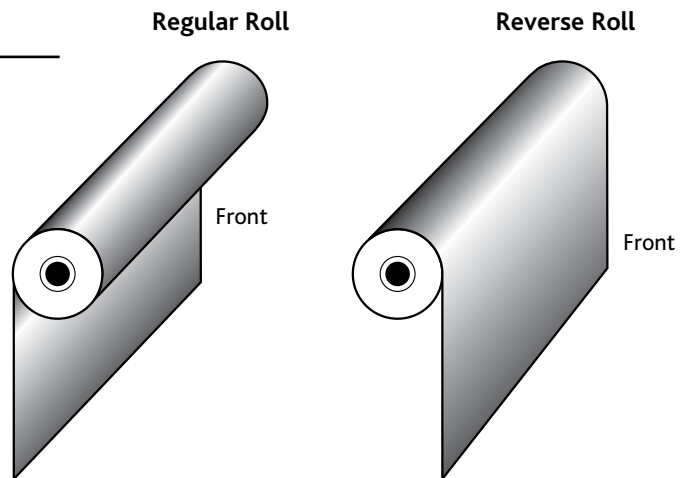

NO CHARGE OPTIONS:

Reverse Roll:

- Fabric rolls off the front of the shade
- Not available on Cassette and Fascia Systems