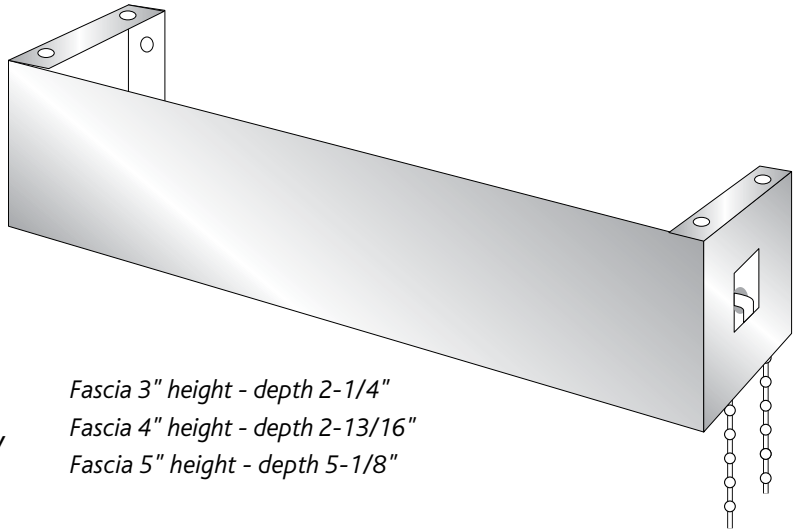

<i>Fascia 3" height - depth 2-1/4"</i>
<i>Fascia 4" height - depth 2-13/16"</i>
<i>Fascia 5" height - depth 5-1/8"</i>

*Brackets covers standard with Outside Mount only
IB measurements factory will deduct 1/4"
OB measurements factory will make exact
measurements ordered.*

Stainless Steel Chain Available

Up to 6' $18
Over 6' $30

2 on 1 Headrail.....$75
3 on 1 Headrail.....$100

Spring Assist Available

Pin End Assist (1 1/2" tube only).....$32
Clutch End Assist (2" tube only) $150

*Price as two or three shades and add above
charges. Available with Cassette or Fascia Only.*