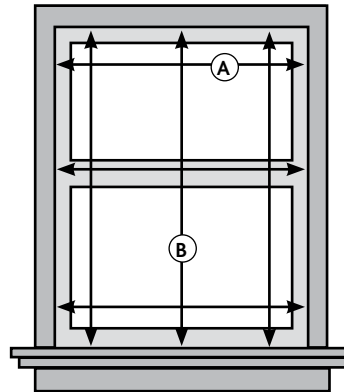

MEASURING GUIDELINES

Accurate measurements are essential, for both correct pricing and proper fit. Use only a hard-edged ruler or steel tape, never a cloth tape. For inside mounts, width measurements should be rounded down to the nearest 1/8" to prevent shade from binding against the window casing.

INSIDE MOUNTING (IB)

- For **Width (A)**, measure across the window casing from one inside edge to the other in three places, top, middle, and bottom. Record the smallest width rounded down to the nearest 1/8".
- For **Length (B)**, measure the inside area from the top inside edge down to the top of the sill in three places, left, middle and right. Record the longest length rounded up to the nearest 1/8".
- The factory will make all the necessary deductions for inside mount.