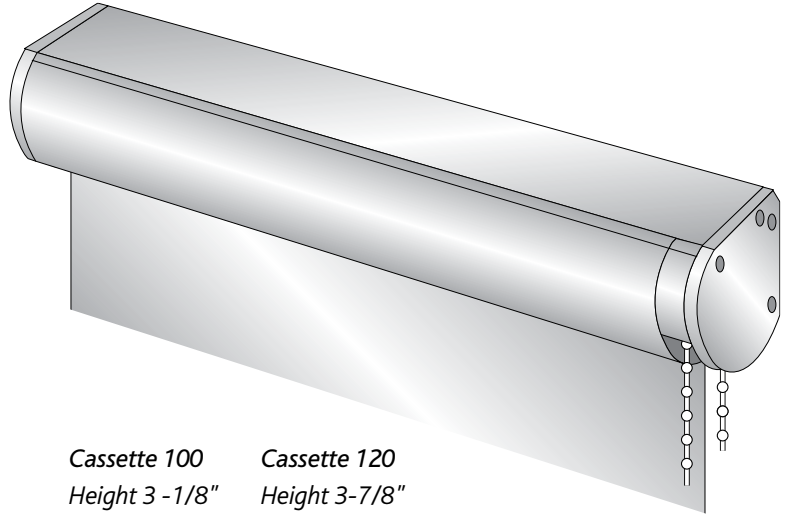

SURCHARGE OPTIONS (CONT'D):

Cassette System

- Please specify color coordinated plastic bead chain or nickel-plated steel chain.
- Cassette System is supplied with matching fabric insert.
- Shade is completely concealed from view
- Installs easily with universal mounting brackets
- Minimum Width: 18"
- Maximum Width: 190"

<i>Cassette 100</i>	<i>Cassette 120</i>
<i>Height 3 - 1/8"</i>	<i>Height 3 - 7/8"</i>
<i>Depth 3 - 1/4"</i>	<i>Depth 3 - 3/4"</i>

Fascia System

- Choose from color coordinated plastic bead chain or nickel-plated steel chain.
- End cap and bracket all in one unit.
- Available in 3", 4", & 5"
- Available in five colors, white, vanilla, bronze, black, and anodized.
- Ideal for commercial installations
- Will accommodate heavy fabrics such as screens and blackouts
- Maximum width is 165"