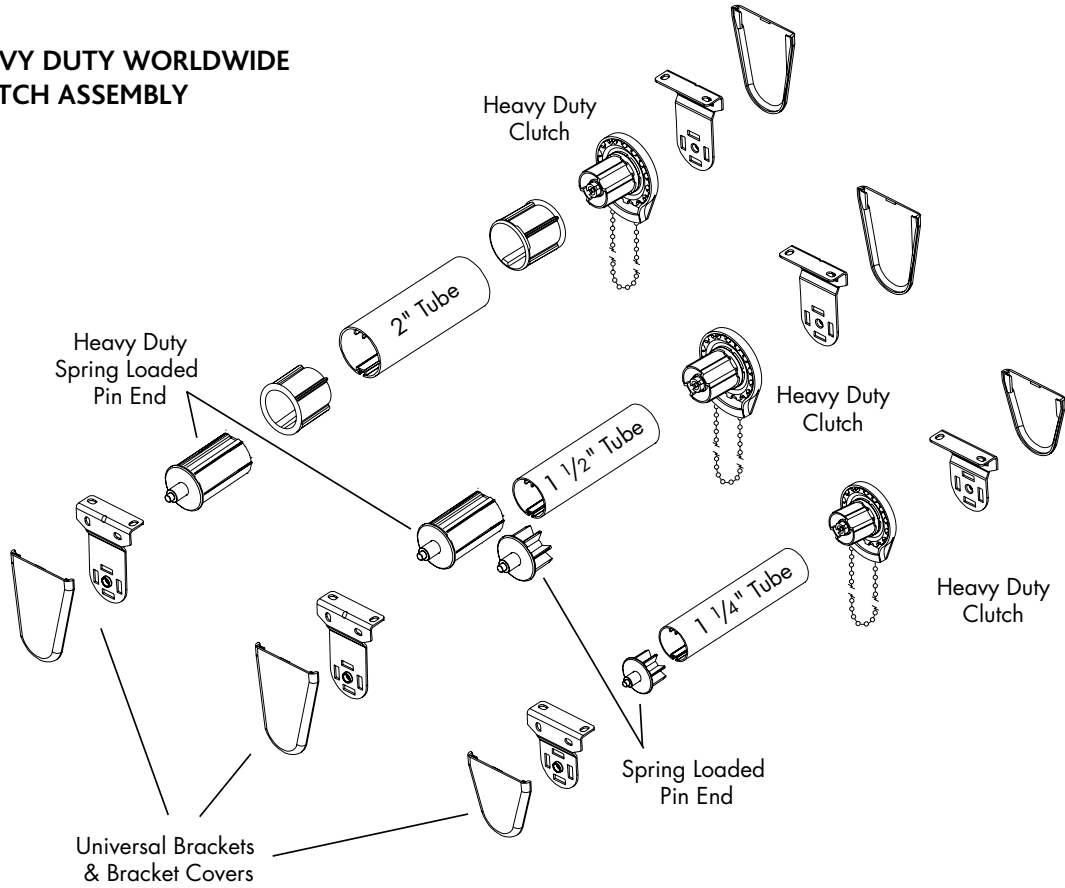

ROLLER SHADE COMPONENTS:

HEAVY DUTY WORLDWIDE CLUTCH ASSEMBLY