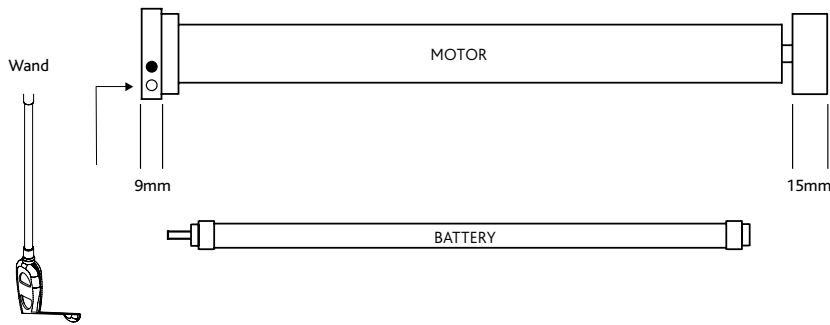

R28 Motor

2 Channel Wall Switch

Telis 4 Remote

Somfy MyLink App

**MAGIC WAND ONETOUCH™ MOTORIZATION**

Parameters	
Rated torque	0.7Nm
Rated RPM	34 rpm
Motor Diameter	25mm
Rated Voltage	DC12V
Rated Power	9.6W
Rated Current	0.8A
IP Class	IP40
Cable	3 core
Inbuilt Receiver	No